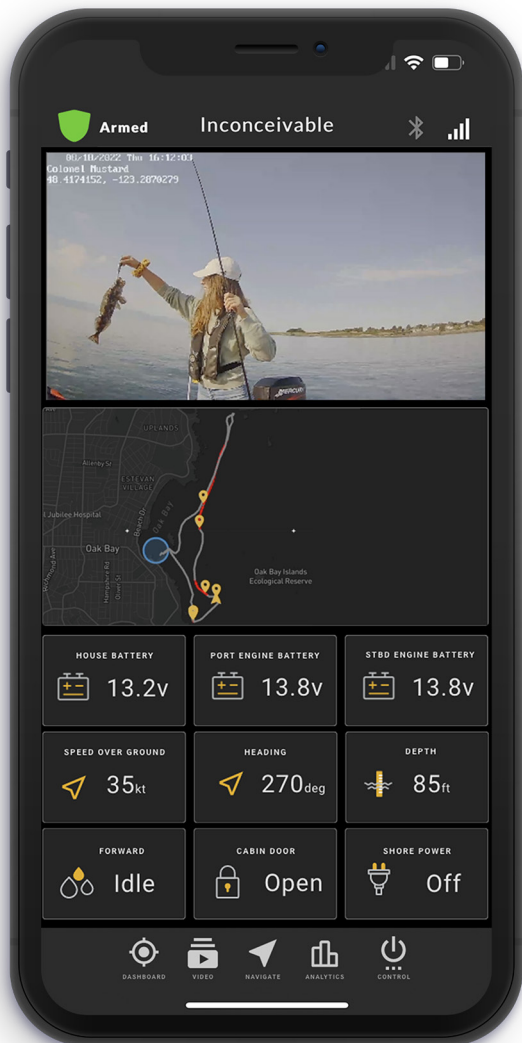

BRNKL

The onboard surveillance hub that lets you see it all.

Watch live video streams

Connect to your choice of video cameras, view live video, and generate video clips associated with alerts.

See NMEA 2000 data

Connect NMEA 2000 devices to understand what's happening, and integrate with digital switching platforms to control onboard devices.

No subscriptions

Use your existing onboard communications system like Starlink to access data remotely or while onboard.

Everything in one app

Use the BRNKL app to see live video, know where your boat is going, how fast it's moving, and how the engine is performing.

BRNKL Blue Specs

General

- **Physical dimensions:** 200 mm x 200 mm x 70 mm
- **Weight:** 480 g (1.05 lb)
- **Temperature range:** 20 °C to 75 °C
- **Environment:** Indoor (no IP rating)
- **Mounting:** Flange

- **Power**
- **Communication**
- **Data**

BRNKL interface

- **Mobile app:** iOS, Android
- **Browser:** Chrome, Safari, Firefox, Edge
- **Local connection:** Local network

Camera integration

- **Cameras sold separately**
- **Supported protocols:** RTSP
- **Application interface:** ONVIF Profile S, ONVIF Profile T
- **Recommended brands:** Axis, HIKVision, FLIR, Raymarine, Garmin, Omnisense, VIVOTEK, Navico